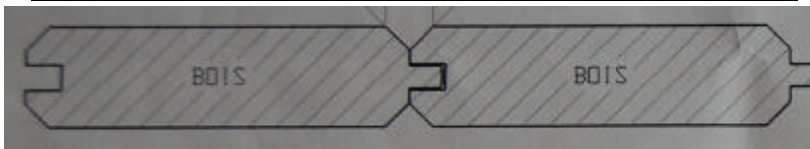

Nominal Dimension	Actual Dimension	Coverage	Coverage per 2,44 M piece
25 x 153mm	19 x 137mm	127 mm	~ 0,31m ²

*v joint siding for vertical applications (19 x 137mm not shown) also available (see images for interior siding)

Eastern White Cedar *Thuja occidentalis*

Milled with pride in Canada

*Interior V-Joint Siding

*also available in 19mm version for exterior vertical siding

Interior cedar siding is particularly valued for its aromatic properties and ease of workmanship. The siding is delivered 10 pieces per package and standard length is 2,44 m (*other shorter lengths available in limited qty's*). Cedar is popular for use in saunas and spas with its resistance to rot in damp situations.

Nominal Dimension	Actual Dimension	Coverage	Coverage per 2,44 m piece
20 x 76mm	16 x 65mm	60mm	~ 0,155m ²
20 x 100mm	16 x 90 mm	85mm	~ 0,22m ²

The natural beauty and durability of Cedar make it practical for use around spas or in Saunas on walls, ceilings, benches or floors