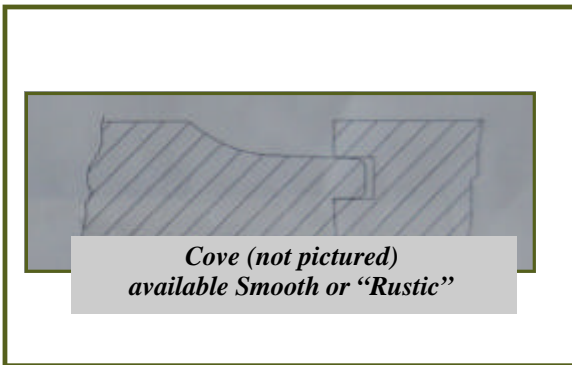

*v joint siding for vertical applications (19 x 137mm not shown) also available (see images for interior siding)