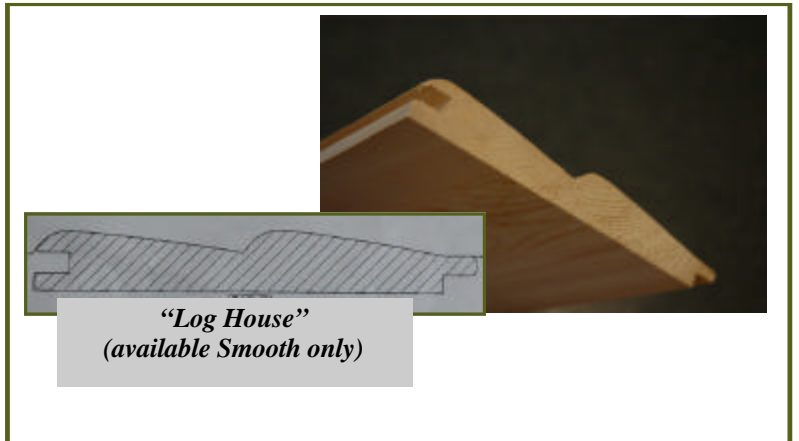

*v joint siding for vertical applications (19 x 137mm not shown) also available (see images for interior siding)