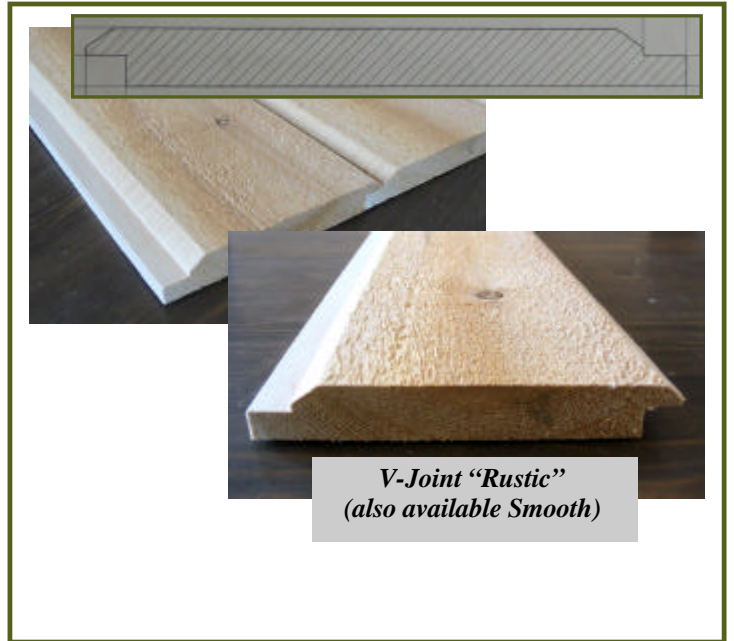

Our cedar profiles and planks will typically contain some knots. These knots are described as small and sound in nature. They will not affect strength for the subscribed application and are generally perceived to add “character”.

Eastern White Cedar
Thuja occidentalis

Milled in Canada with Pride

Exterior Siding Profiles

We offer a number of exterior siding profiles in a standard dimensions of 19mm thick, 137 wide and 2,44 m long. Surfaces are available either planed Smooth or Rustic.

Nominal Dimension	Actual Dimension	Coverage	Coverage per 2,44 M piece
25 x 153mm	19 x 137mm	127 mm	~ 0,31m ²

*v joint siding for vertical applications (19 x 137mm not shown) also available (see images for interior siding)

Eastern White Cedar *Thuja occidentalis*

Milled with pride in Canada

*Interior V-Joint Siding

*also available in 19mm version for exterior vertical siding

Interior cedar siding is particularly valued for its aromatic properties and ease of workmanship. The siding is delivered 10 pieces per package and standard length is 2,44 m (*other shorter lengths available in limited qty's*). Cedar is popular for use in saunas and spas with its resistance to rot in damp situations.