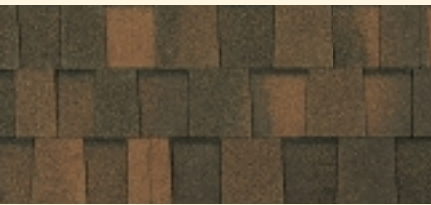

ECLIPSE

Lifetime warranty

10 years of comprehensive 100% coverage
Use Tradition for Hip & Ridge

Eclipse is the shingle for those who want the very best for their home. This top-of-the-line, double-layer, deep-profile laminated shingle gives roofs the look and character of dimensional wood shakes. Bold shadow bands create a chiseled appearance in your choice of seven rustic colors. Eclipse is covered by a lifetime warranty with a full ten years of 100% comprehensive coverage, plus it's guaranteed to withstand winds of up to 175 km/h.

EMCO Building Products is committed to providing homeowners with top-notch expertise, the highest quality products and the best warranty in the industry including our new wind warranty. Visit DreamRoofs.com for warranty details and to find out how to enhance your home with the best protection, the best styles and the best selection of colors.

AUTUMN BROWN